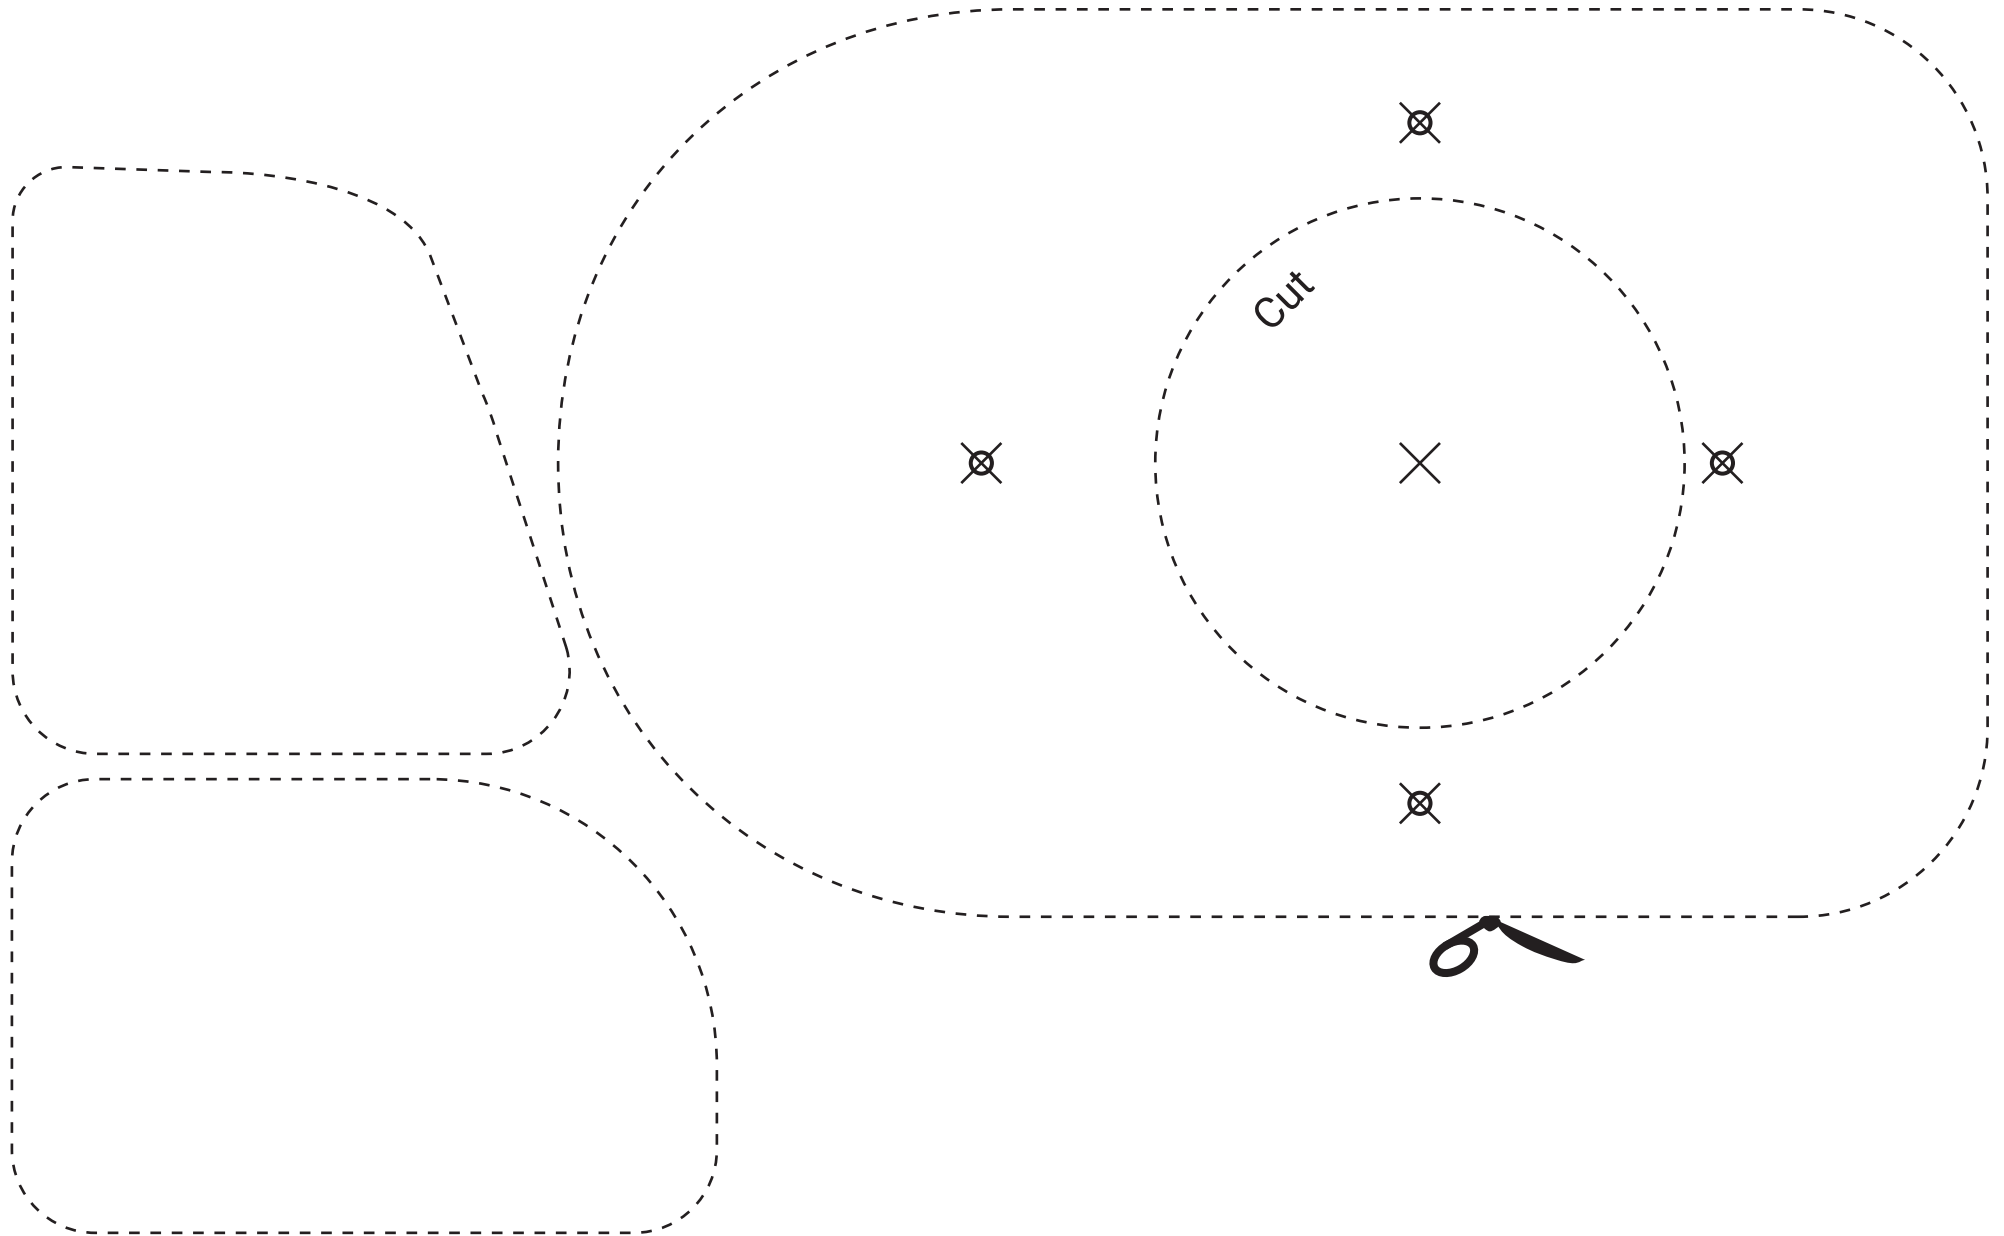

A4 Hover:bit Template - With graphics

NO STEP

DANGER
FAST ROTATING
PROPELLERS

Hover:bit

Cut

KEEP HANDS OFF
VEHICLE WHEN RUNNING

Hover:bit

Hover:bit

20 cm for you to measure and check the scale

A4 Hover:bit Template - No graphics

20 cm for you to measure and check the scale